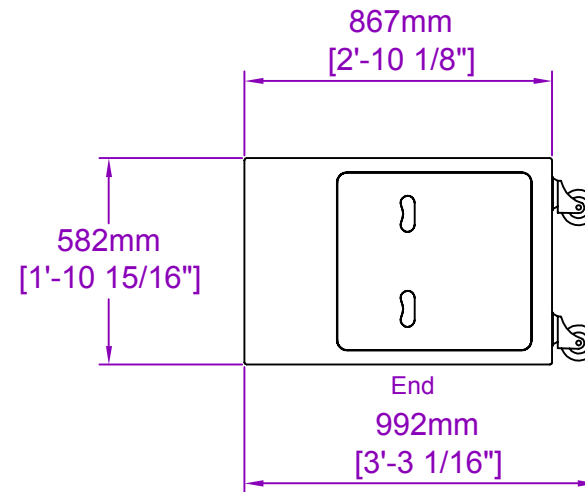

Back
1210mm
[3'-11 5/8"]

Top

Front
1686mm
[5'-6 3/8"]

867mm
[2'-10 1/8"]

582mm
[1'-10 15/16"]

End
992mm
[3'-3 1/16"]

All dimensions in mm and inches

Copyright Funktion-One Research Ltd 24/05/2006 Last revised 08/01/2008