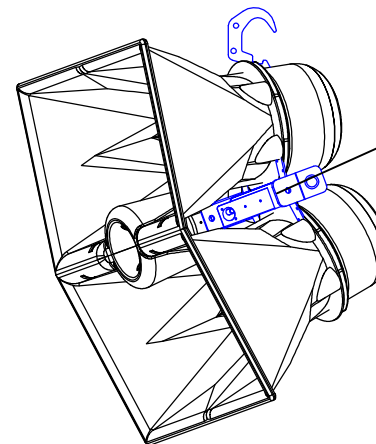

CS-AX88

CB-AX88

All dimensions in mm and inches

Copyright Funktion-One Research Ltd

FUNKTION-ONE

Hoyle, Horsham Road, Beare Green, Dorking, Surrey, RH5 4PS, England

Phone: +44 (0)1306 712820

Fax: +44 (0)1306 711240

mail@funktion-one.com

www.funktion-one.com

Accessories for: AX88

- CB-AX88 Coupling Bar to fly two AX88s side by side
(Requires CS-AX88 to suspend from horizontal scaf bar)

All dimensions in mm and inches