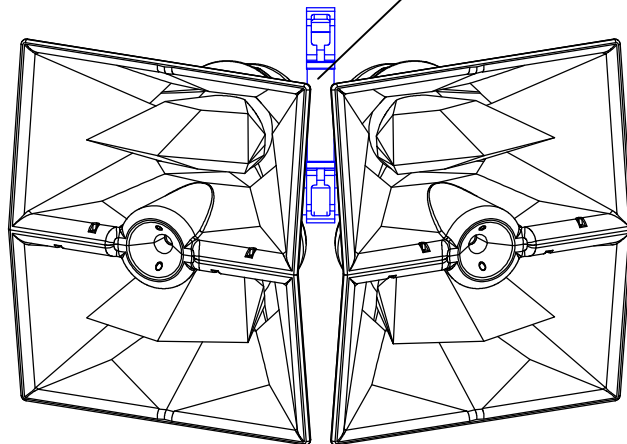

CS-AX88

CB-AX88

All dimensions in mm and inches

Copyright Funktion-One Research Ltd

FUNKTION-ONE

Hoyle, Horsham Road, Beare Green, Dorking, Surrey, RH5 4PS, England

Phone: +44 (0)1306 712820

Fax: +44 (0)1306 711240

mail@funktion-one.com

www.funktion-one.com

Accessories for: AX88

- CB-AX88 Coupling Bar to fly two AX88s side by side
(Requires CS-AX88 to suspend from horizontal scaf bar)

All dimensions in mm and inches