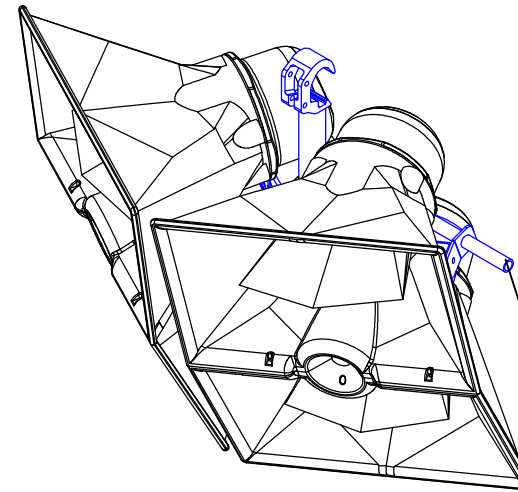

CS-AX88

CB-AX88

All dimensions in mm and inches

Copyright Funktion-One Research Ltd

FUNKTION-ONE

Hoyle, Horsham Road, Beare Green, Dorking, Surrey, RH5 4PS, England

Phone: +44 (0)1306 712820

Fax: +44 (0)1306 711240

mail@funktion-one.com

www.funktion-one.com

Accessories for: AX88

- CB-AX88 Coupling Bar to fly two AX88s side by side
(Requires CS-AX88 to suspend from horizontal scaf bar)

All dimensions in mm and inches