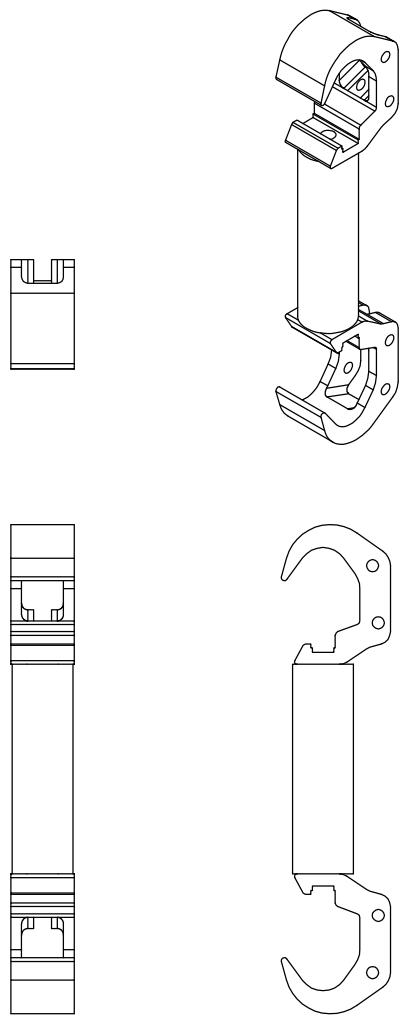

CS-AX88

CB-AX88

All dimensions in mm and inches

Copyright Funktion-One Research Ltd

FUNKTION-ONE

Hoyle, Horsham Road, Beare Green, Dorking, Surrey, RH5 4PS, England

Phone: +44 (0)1306 712820

Fax: +44 (0)1306 711240

mail@funktion-one.com

www.funktion-one.com

Accessories for: AX88

- CB-AX88 Coupling Bar to fly two AX88s side by side
(Requires CS-AX88 to suspend from horizontal scaf bar)

All dimensions in mm and inches